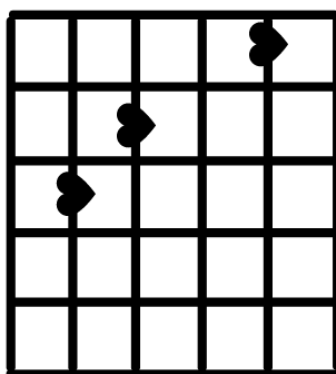

#### Verse 1:

**Fsus2 C Gsus4 Am7**

I have this thing where I get older, but just never wiser

**Fsus2 C Gsus4**

Midnights become my afternoons

**Fsus2 C Gsus4 Am7**

When my depression works the graveyard shift, all of the people

It must be exhausting always rooting for the anti-hero

**Outro:**

**Fsus2 C Gsus4 Am7**

Chord Charts:

**Fsus2**

x x 3 0 I I

**C**

x 3 2 0 I 0