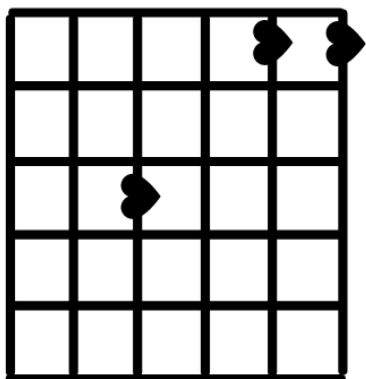

#### Verse 1:

**Fsus2 C Gsus4 Am7**

I have this thing where I get older, but just never wiser

**Fsus2 C Gsus4**

Midnights become my afternoons

**Fsus2 C Gsus4 Am7**

When my depression works the graveyard shift, all of the people

It must be exhausting always rooting for the anti-hero

**Outro:**

**Fsus2 C Gsus4 Am7**

Chord Charts:

**Fsus2**

x x 3 0 I I

**C**

x 3 2 0 I 0