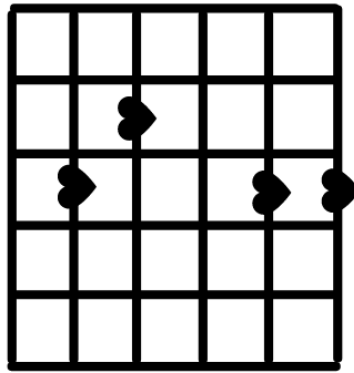

Cadd9

x 2 I 0 3 4