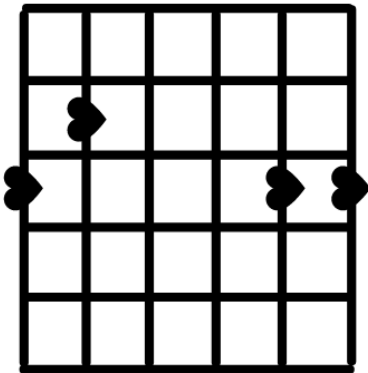

Outro:

G

You shoulda known

Cadd9

You shoulda known

G

Cadd9

Don't you think I was too young?

G

You shoulda known

Chord Charts:

G

2 I 0 0 3 4