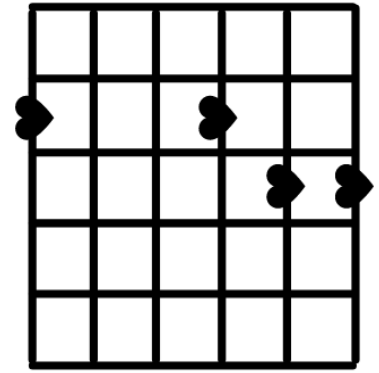

D/F#

I 0 0 2 3 4