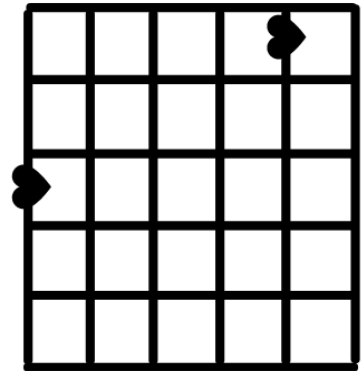

Gsus4

3 0 0 0 I 0