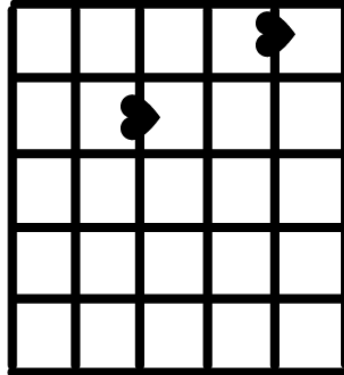

Chord Charts:

C

x 3 2 0 I 0

Am7

x 0 2 0 I 0

Gsus4

3 0 0 0 I 0

Fsus2

x x 3 0 I I

Em

0 2 3 0 0 0