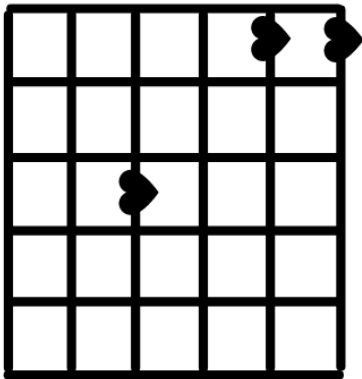

Fsus2

x x 3 0 I I