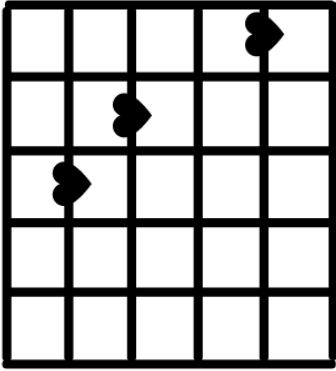

Chord Charts:

C

x 3 2 0 I 0