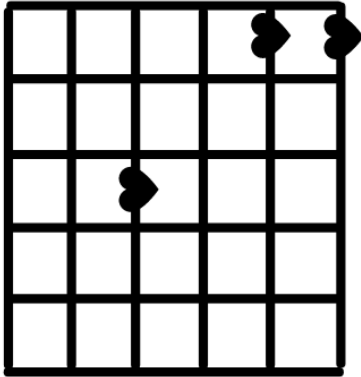

Fsus2

x x 3 0 I I