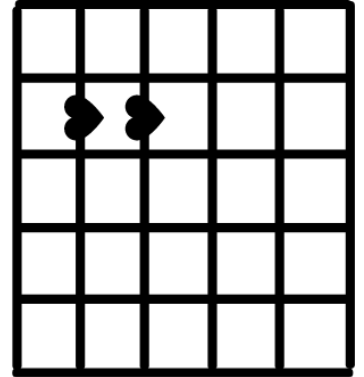

Chord Charts:

C

x 3 2 0 I 0

Am7

x 0 2 0 I 0

Em

0 2 3 0 0 0

Fsus2

x x 3 0 I I

Gsus4

3 0 0 0 I 0

C/B

x 2 0 0 I 0